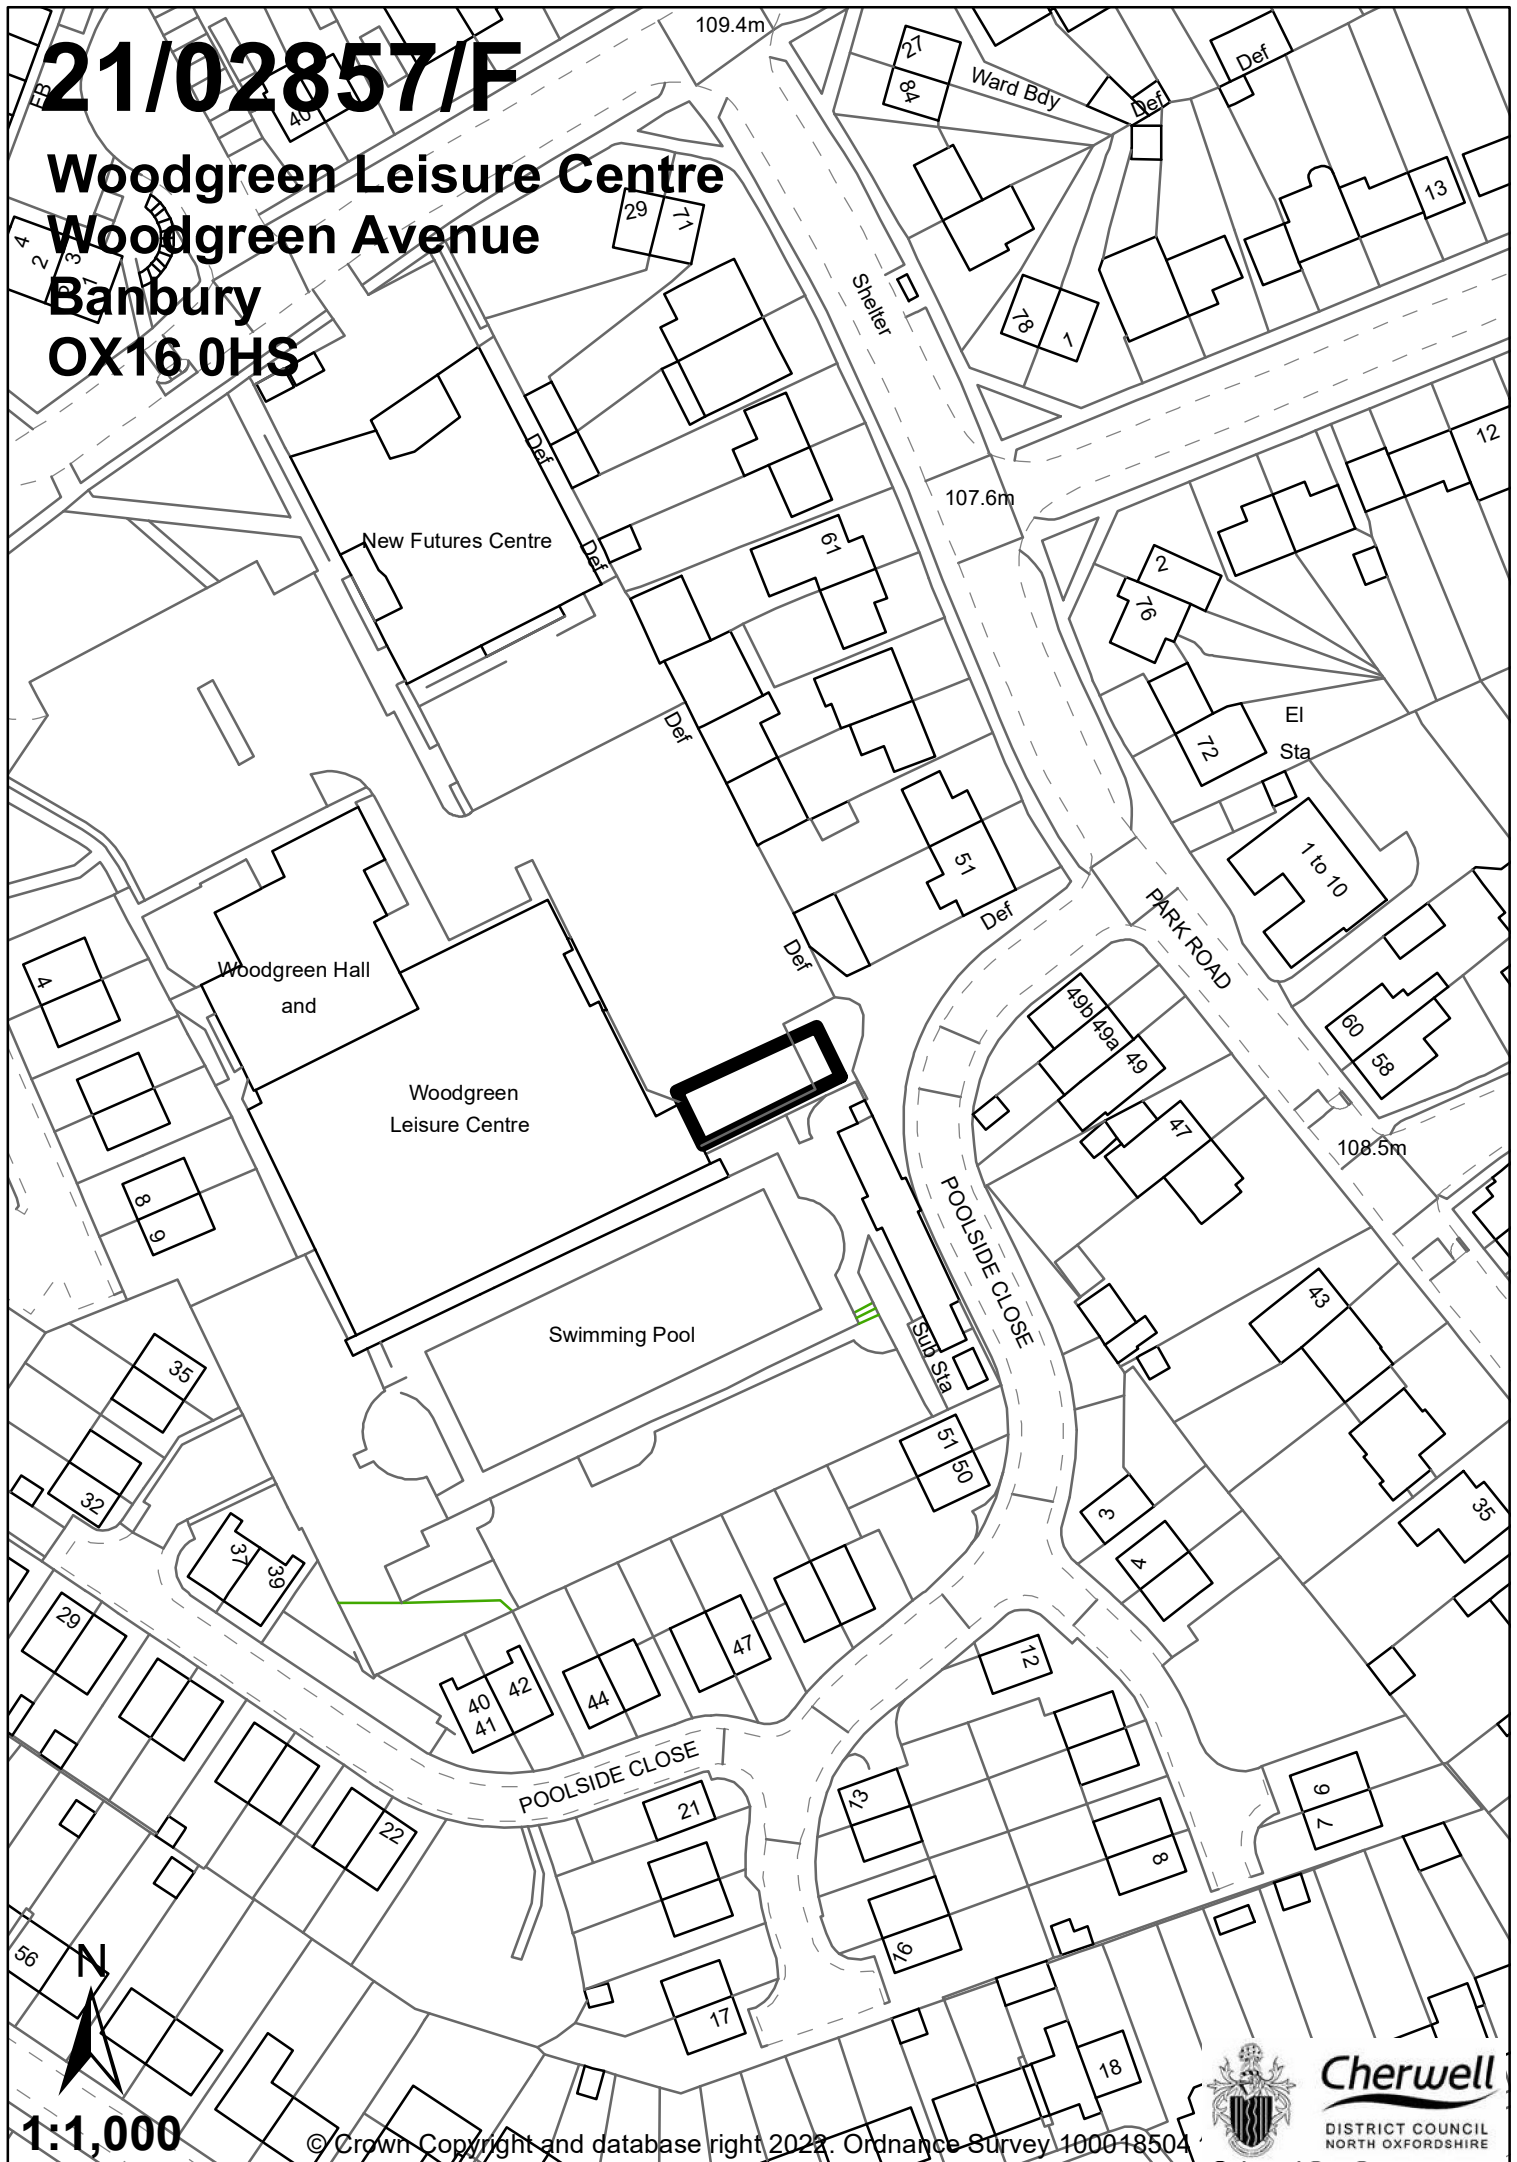

21/02857/F

Woodgreen Leisure Centre  
Woodgreen Avenue  
Banbury  
OX16 0HS

1:1,000